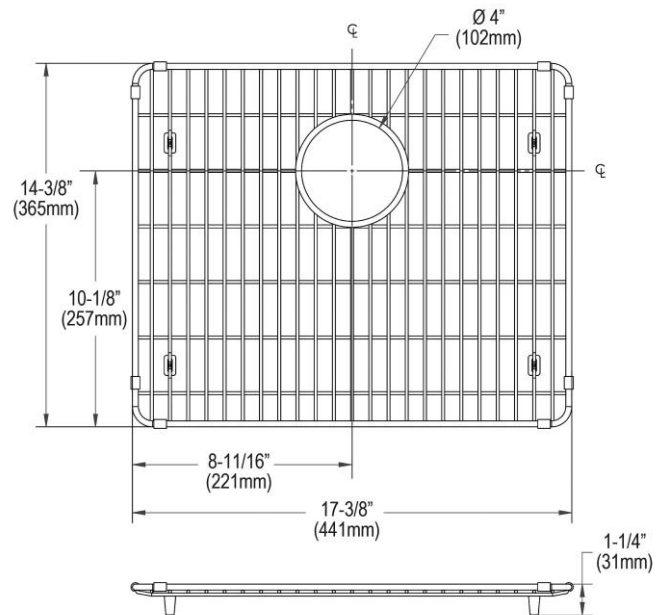

Material:	Stainless Steel
Finish:	Polished Stainless Steel
Dimensions:	17-3/8" x 14-3/8" x 1-1/4"

A Century of Tradition and Quality.

For more than 100 years, Elkay has been making innovative products and providing exceptional customer care. We take pride in offering plumbing products that make life easier, inspire change and leave the world a better place.

[Clean and Care Manual (PDF)](#)

[Clean and Care Manual (PDF)](#)

[Warranty (PDF)](#)